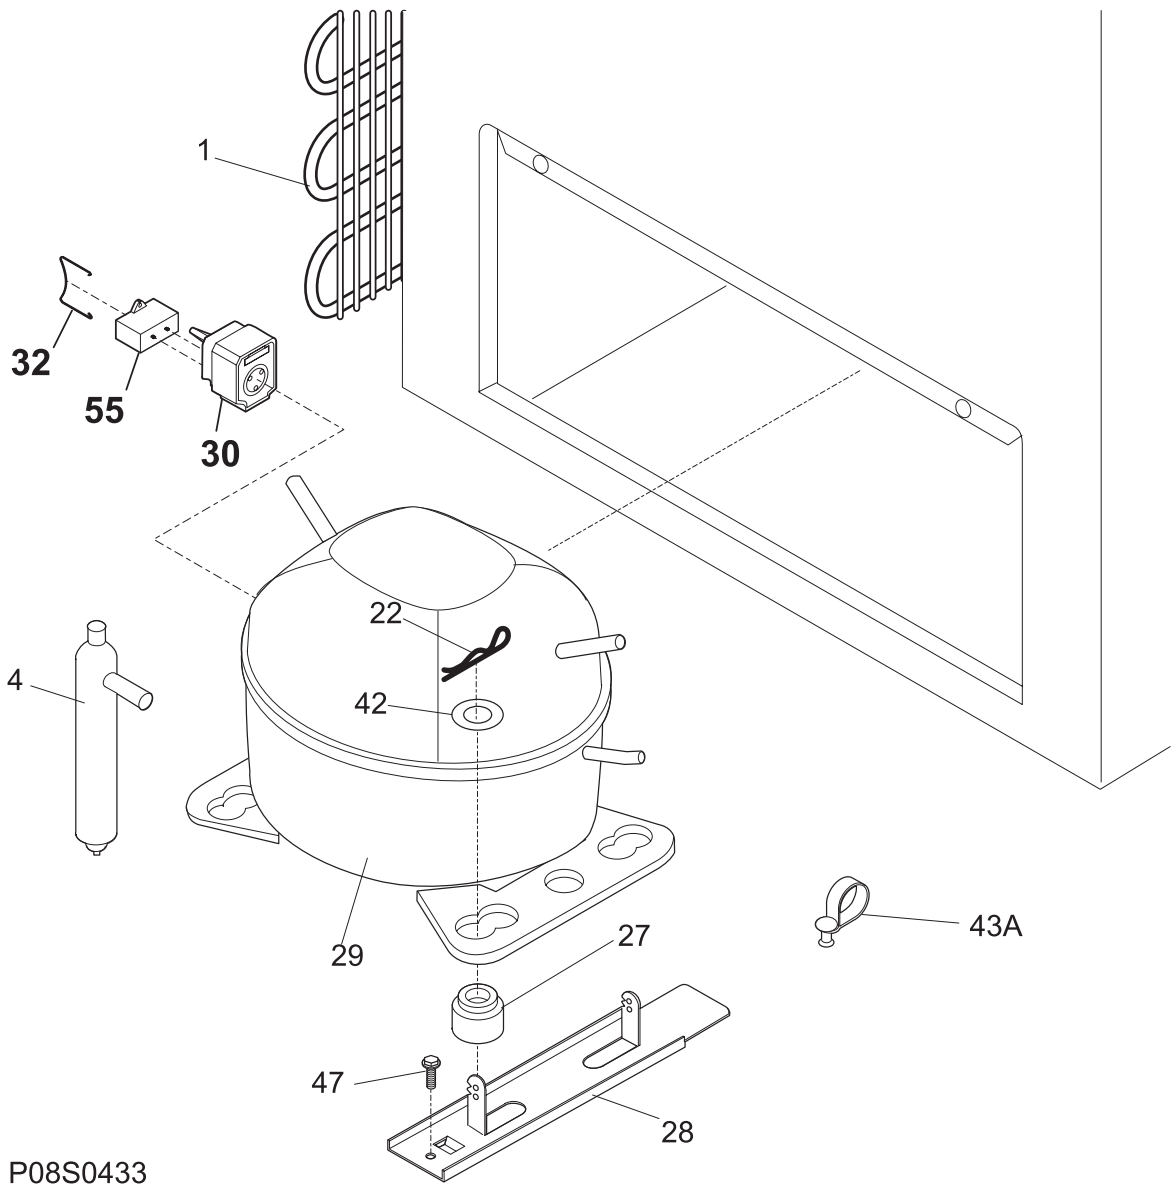

Publication No.
5995484846
07/02/22
(EN/SERVICE/MLR)
365

FREEZER CHEST

Model No.
KCG130GW

Copyright © 2007 Electrolux Home Products, Inc.
All rights reserved.

DOOR

A08D0001

DOOR

POS. NO	PART NO.	DESCRIPTION
1	216620604	Lid, chest freezer, glass, upper
2	216621200	Lock Assy, frzr lid
3	216620704	Lid, chest freezer, glass, lower
5	216621300	Key, frzr lid lock

CABINET

P08C0991

CABINET

POS. NO	PART NO.	DESCRIPTION
3	216502600	Plug, drain, interior
4	297013600	Plug, drain, exterior
5	216620504	Frame, outer
6	216955503	Breaker, Plain, white, hinge side
11	216955500	Breaker, chest end, (2)
12	297146600	Nameplate, Commercial
18	216707201	Knob, temp control
21#	216714601	Control temperature
30	216110700	Breaker, corners
59	216506100	Basket, chest freezer
62	131420300	Screw, cr truss head, 8-18AB x 0.750
73	216506200	Divider, basket
75	216034301	Panel, access, white
100	216995207	Track-basket
104	297070100	Thermometer
120	216621000	Caster
150	216997400	Support, track-basket
*	216649700	CASTER PACK, 4 casters, wrench, 16 screws
*	5303305324	Paint, touch-up, white

SYSTEM

P08S0433

SYSTEM

POS. NO	PART NO.	DESCRIPTION
1	5303925238	Condenser
4 #	216938600	Drier-filter
5 #	216987200	Harness-main
22	216056400	Clip, compressor mtg, SPRING
27	5308002681	Grommet, compressor
28	5303212615	Support, compressor
29 #	297048200	Compressor, w/o electricals
30 #	297048300	Controller
32	241544101	Clamp, elec cont mtg, compressor, bale wire
42	216232700	Washer, flat, 1"OD x 0.531"ID
43A	5303212614	Clip, harness mount
47	216629600	Screw, hex washer head, 10-16 x 0.500, tapping
55	218909915	Capacitor, run, 220 VAC, 15 microfarad
85	216533500	Wire, ground
86	216036600	Screw, ph washer head, 8-32CA x 0.500, thread forming
*	297102800	Spacer-tube